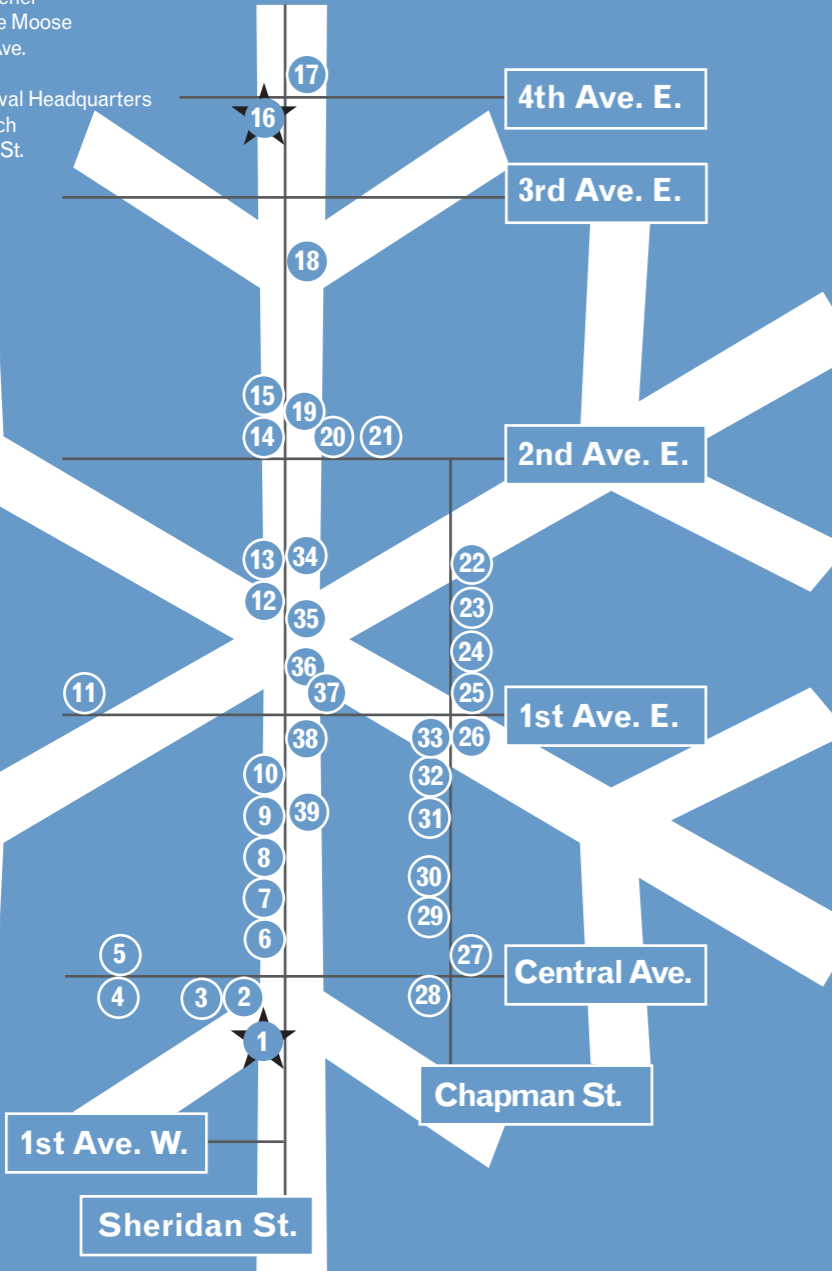

# ELY ARTWALK

individual and group show locations

- 1 Ely ArtWalk Opener at the Chocolate Moose 101 N. Central Ave.
- 16 Ely Winter Festival Headquarters at the Front Porch 343 E. Sheridan St.

**1 Chocolate Moose**  
101 N. Central Avenue  
Sharon Anderson